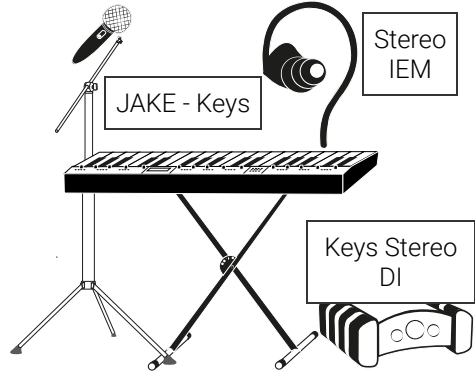

Rich Rack - Direct (Stereo)

Wireless Mics (Chad and Guest)

Stereo IEM

SPENSER - Drums

Jeff Bass Amp - Direct (mono)

JAKE - Keys

Stereo IEM

Keys Stereo DI

Guest Vocal

RICH - Acoustic and Electric

Stereo IEM

CHAD - Lead Vocals

CODY - Acoustic and Electric

Stereo IEM

Cody Floor - Mono to House

JEFF - Bass

Stereo IEM

Front of Stage

| Channel | Instrument | Mic/DI | Boom stand | Effects |
|----------------|--------------------------|-------------------------|-------------------|------------------------------------|
| 1 | Kick | Direct | N/A | None |
| 2 | Snare | Direct | NA | None |
| 3 | HiHat | Direct | N/A | None |
| 4 | Ride | Direct | N/A | None |
| 5 | Toms 1 & 2 | Direct | N/A | None |
| 6 | Toms 3 & 4 (inc Floor) | Direct | N/A | None |
| 7 | Cymbals/Overhead L | Direct | N/A | None |
| 8 | Cymbals/Overhead R + Aux | Direct | N/A | None |
| 9 | Bass | Direct | N/A | None |
| 10 | Guitar 1 Acoustic | DI | N/A | Reverb, Chorus, Compressor |
| 11 | Guitar 1 Left | Direct | N/A | None |
| 12 | Guitar 1 Right | Direct | N/A | None |
| 13 | Guitar 2 Electric | Direct | N/A | None |
| 14 | Guitar 2 Acoustic | DI | N/A | Reverb, Chorus, Compressor |
| 15 | Keys Left | Direct | N/A | None |
| 16 | Keys Right | Direct | N/A | None |
| 17 | Chad Vocal | Sennheiser 935 Wireless | Straight Stand | Slapback Delay, Reverb, Compressor |
| 18 | Jeff Vocal | SE V7 | Boom Stand | Compressor |
| 19 | Cody Vocal | | Boom Stand | Reverb, Compressor |
| 20 | Rich Vocal | SE V7 | Boom Stand | Reverb, Compressor |
| 21 | Jake Vocal | | Boom Stand | Reverb, Compressor |
| 22 | Guest Vocal | Sennheiser 835 Wireless | Straight Stand | Reverb, Compressor |