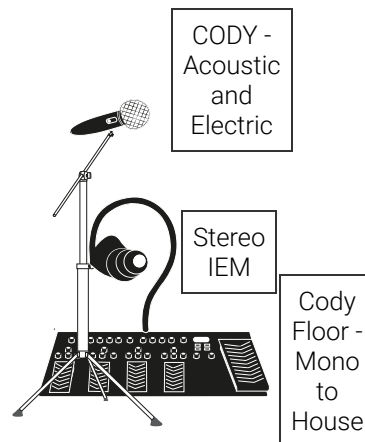

Rich Rack - Direct (Stereo)

Wireless Mics (Chad and Guest)

Stereo IEM

SPENSER - Drums

Jeff Bass Amp - Direct (mono)

JAKE - Keys

Stereo IEM

Keys Stereo DI

Guest Vocal

RICH - Acoustic and Electric

Stereo IEM

CHAD - Lead Vocals

CODY - Acoustic and Electric

Stereo IEM

Cody Floor - Mono to House

JEFF - Bass

Stereo IEM

Front of Stage

| Channel | Instrument | Mic/DI | Boom stand | Effects |
|----------------|--------------------------|-------------------------|-------------------|------------------------------------|
| 1 | Kick | Direct | N/A | None |
| 2 | Snare | Direct | NA | None |
| 3 | HiHat | Direct | N/A | None |
| 4 | Ride | Direct | N/A | None |
| 5 | Toms 1 & 2 | Direct | N/A | None |
| 6 | Toms 3 & 4 (inc Floor) | Direct | N/A | None |
| 7 | Cymbals/Overhead L | Direct | N/A | None |
| 8 | Cymbals/Overhead R + Aux | Direct | N/A | None |
| 9 | Bass | Direct | N/A | None |
| 10 | Guitar 1 Acoustic | DI | N/A | Reverb, Chorus, Compressor |
| 11 | Guitar 1 Left | Direct | N/A | None |
| 12 | Guitar 1 Right | Direct | N/A | None |
| 13 | Guitar 2 Electric | Direct | N/A | None |
| 14 | Guitar 2 Acoustic | DI | N/A | Reverb, Chorus, Compressor |
| 15 | Keys Left | Direct | N/A | None |
| 16 | Keys Right | Direct | N/A | None |
| 17 | Chad Vocal | Sennheiser 935 Wireless | Straight Stand | Slapback Delay, Reverb, Compressor |
| 18 | Jeff Vocal | SE V7 | Boom Stand | Compressor |
| 19 | Cody Vocal | | Boom Stand | Reverb, Compressor |
| 20 | Rich Vocal | SE V7 | Boom Stand | Reverb, Compressor |
| 21 | Jake Vocal | | Boom Stand | Reverb, Compressor |
| 22 | Guest Vocal | Sennheiser 835 Wireless | Straight Stand | Reverb, Compressor |